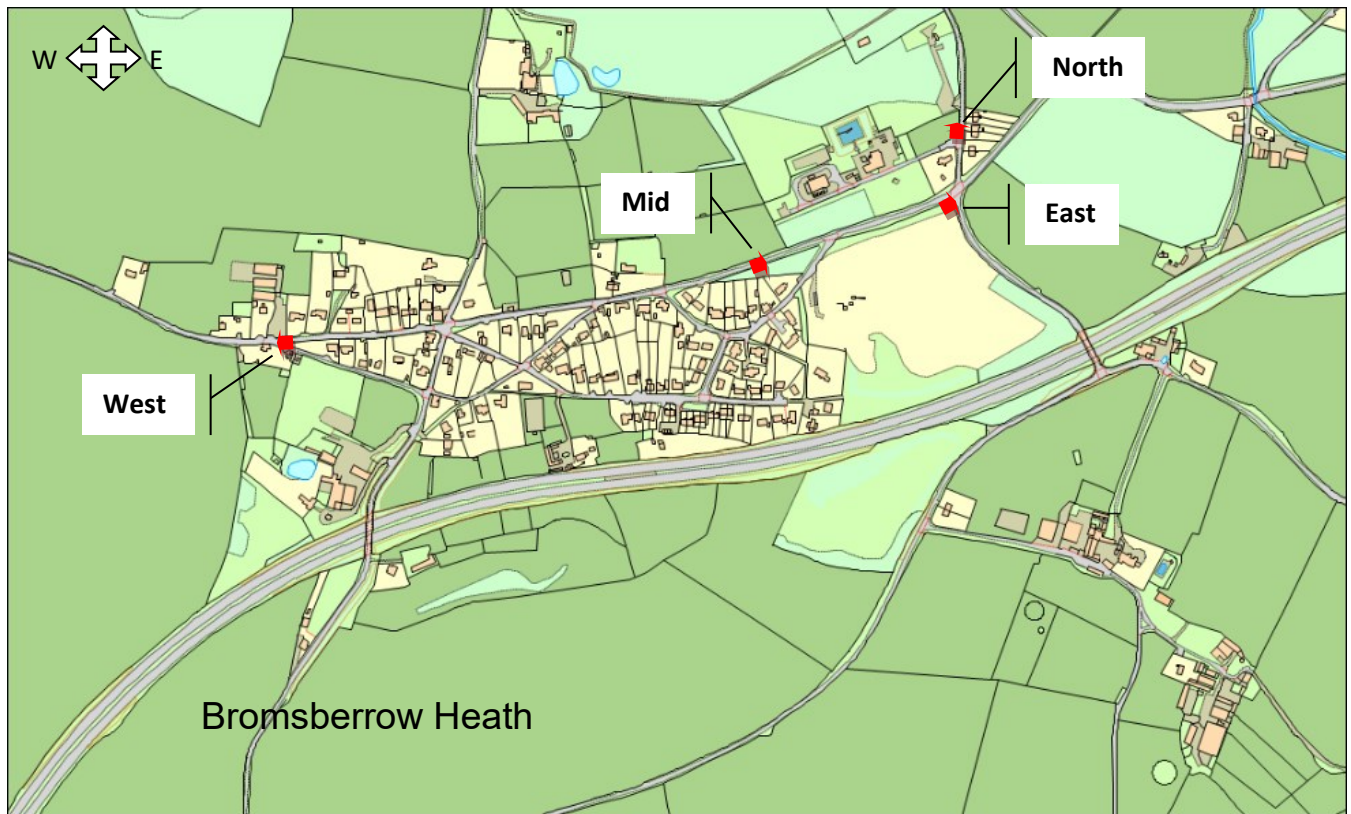

2023 Plans for MVAS in Bromsberrow and Bromsberrow Heath

Location of MVAS posts locations in Bromsberrow Heath

Location of MVAS posts locations in Bromsberrow

Planned MVAS Location rota for 2023

2023	Location	Post location and direction facing	
January	Bromsberrow School	School grounds West – 20mph threshold	
February	Bromsberrow Heath	Mid - East	
March	Bromsberrow Heath	West	
April	Bromsberrow Heath	East	
May	Bromsberrow Heath	Mid - East	
June	Bromsberrow School	School grounds West – 20mph threshold	
July	Bromsberrow Heath	West	
August	Bromsberrow Heath	East	
Septemb	Bromsberrow School	School grounds West – 20mph threshold	
October	Bromsberrow School	Mid - East	
Novemb	Bromsberrow Heath	West	
Decemb	Bromsberrow Heath	East	