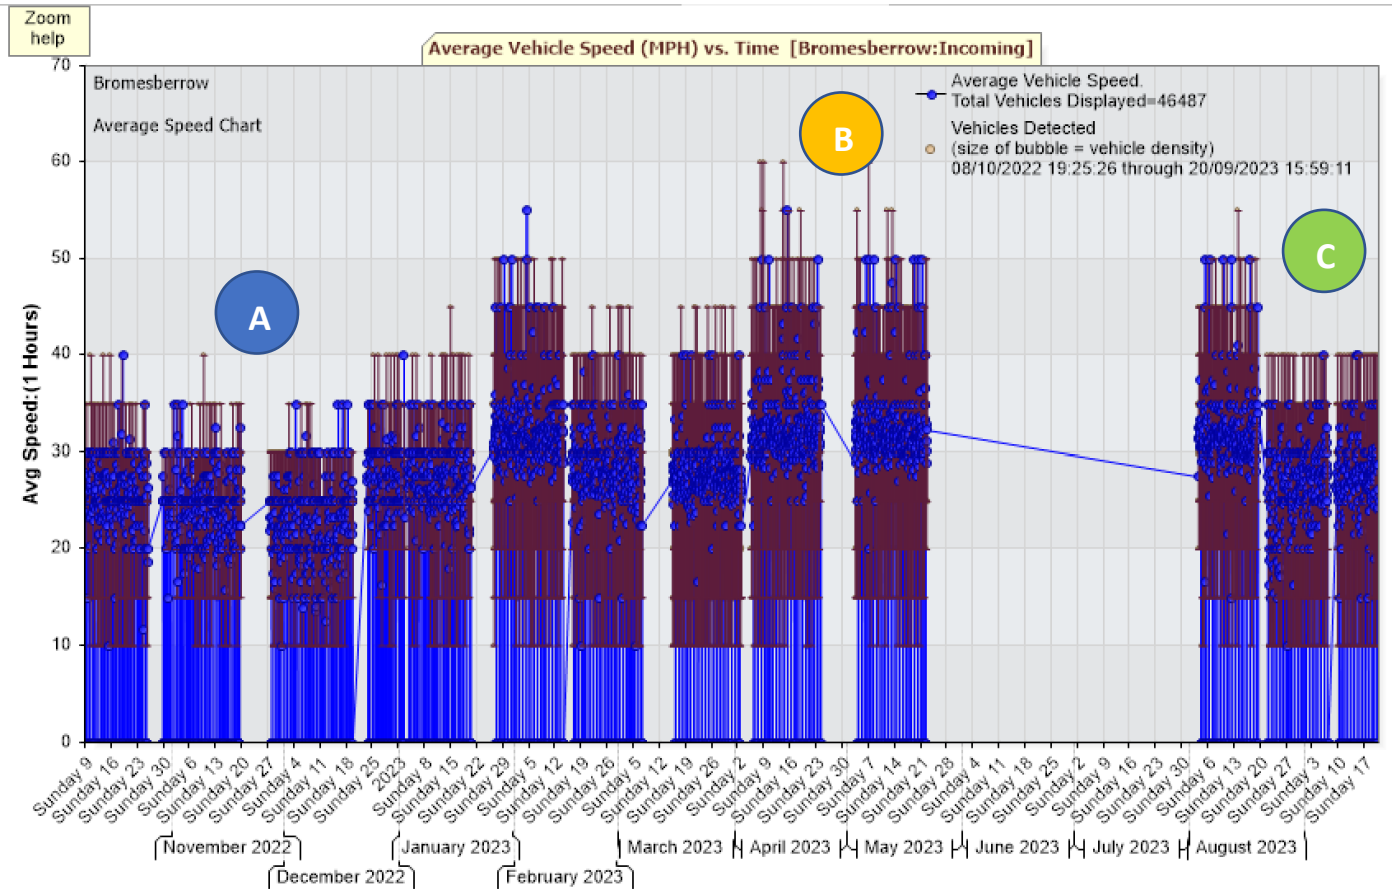

Bromsberrow MVAS in use October 2022 to September 2023

1. Average Vehicle Movements across all locations over the period - 10 per hour

2. Average Vehicle Speed across all locations over the period - 32.7mph

Two locations over selected periods in the year	Average Speed
A. Bromsberrow by the School	27.6mph
B. Bromsberrow Heath - Middle	31.9mph
C. Bromsberrow Heath - West	28.3mph

Note: Figures are 85th Percentile of 46,487 vehicles movements and are average per hour.