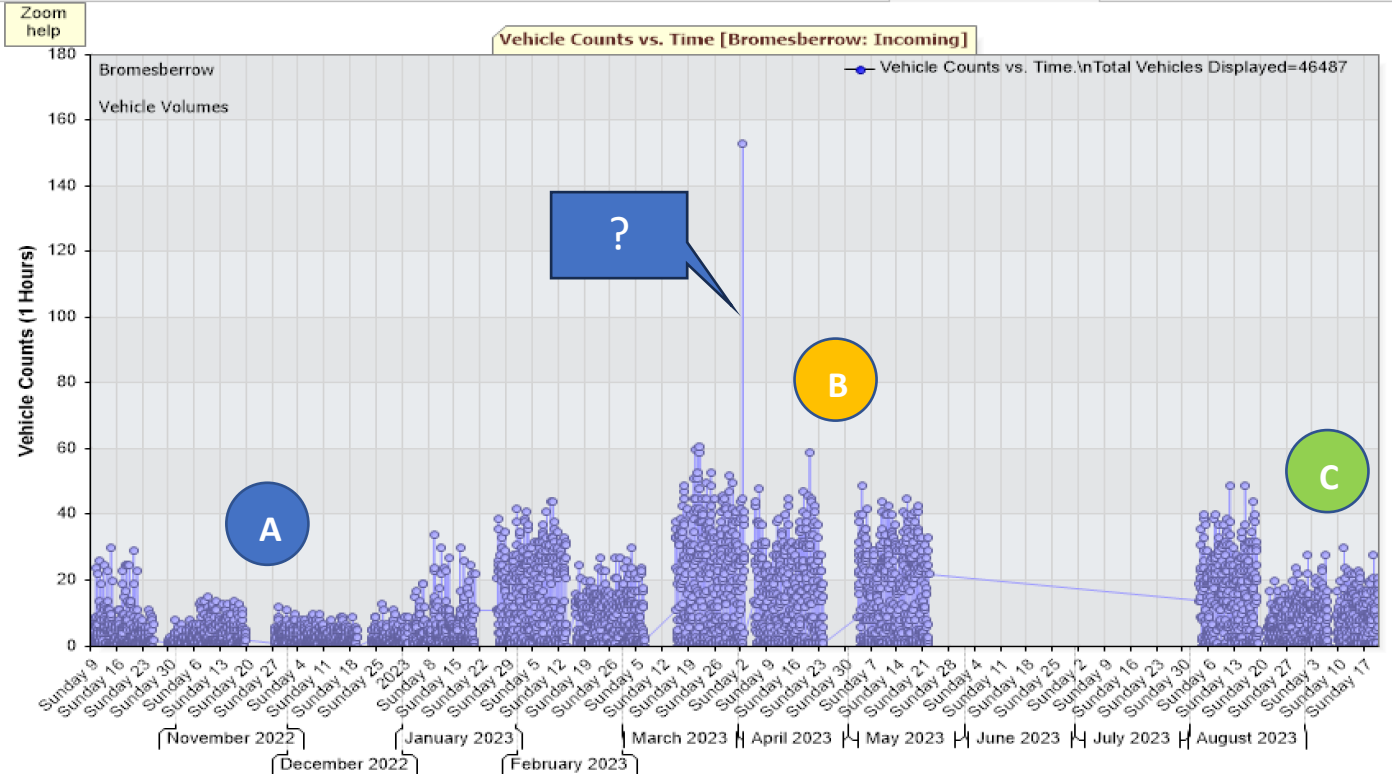

Bromsberrow MVAS in use October 2022 to September 2023

1. Average Vehicle Movements across all locations over the period - 10 per hour

2. Average Vehicle Speed across all locations over the period - 32.7mph

Two locations over selected periods in the year	Average Speed
A. Bromsberrow by the School	27.6mph
B. Bromsberrow Heath - Middle	31.9mph
C. Bromsberrow Heath - West	28.3mph

Note: Figures are 85th Percentile of 46,487 vehicles movements and are average per hour.