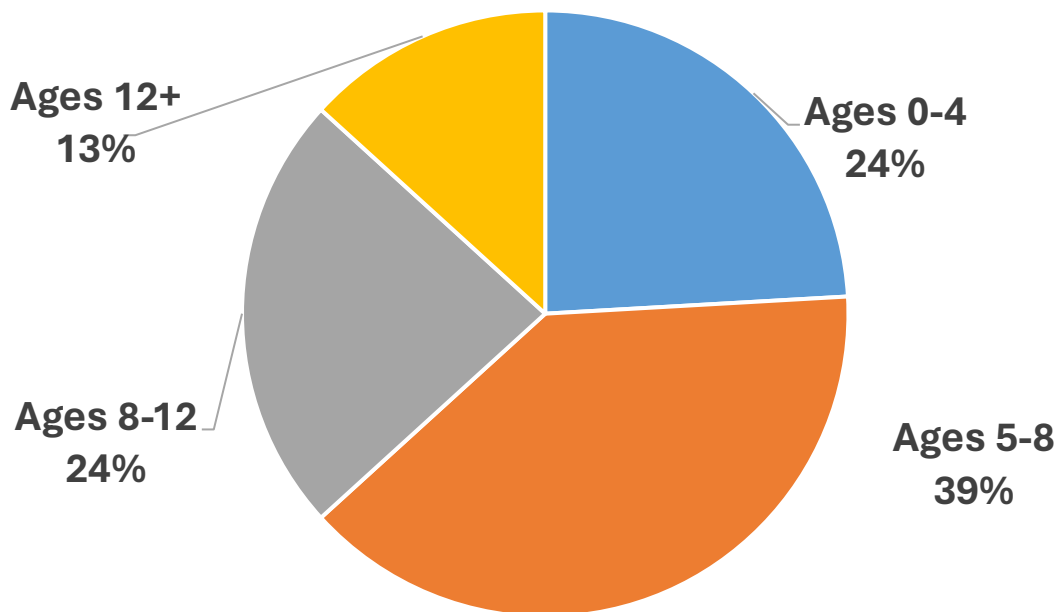

## Bromsberrow Playpark Questionnaire ONE PAGE summary March 2024

Responses to online & form delivered to the most households in Bromesberrow and Bromsberrow Heath.

**82** people responded **93%** from the Parish, approximately **18%** of the population.

**94%** agreed the villages need something for younger members of the community.

### What ages should the Playpark focus on?