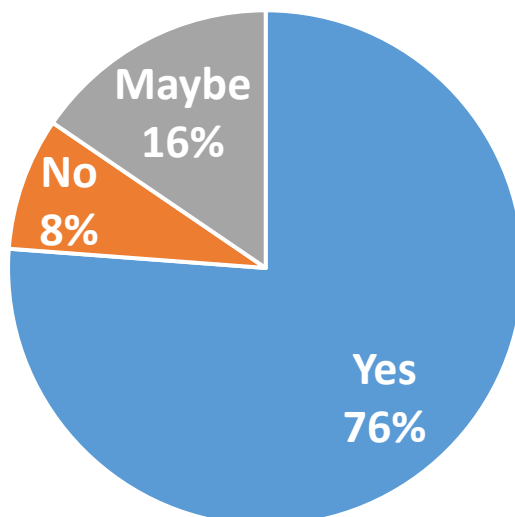

Would you or your family use a Playpark?

40% respondents expressed concerns with the right equipment, safety issues, security & maintenance.

45% respondents said they would be willing to help and support to create a Playpark for the community.

"Shame the park cannot be sited in Bromsberrow Heath, where the houses all are. However, still a fantastic idea and certainly something we need in the area."