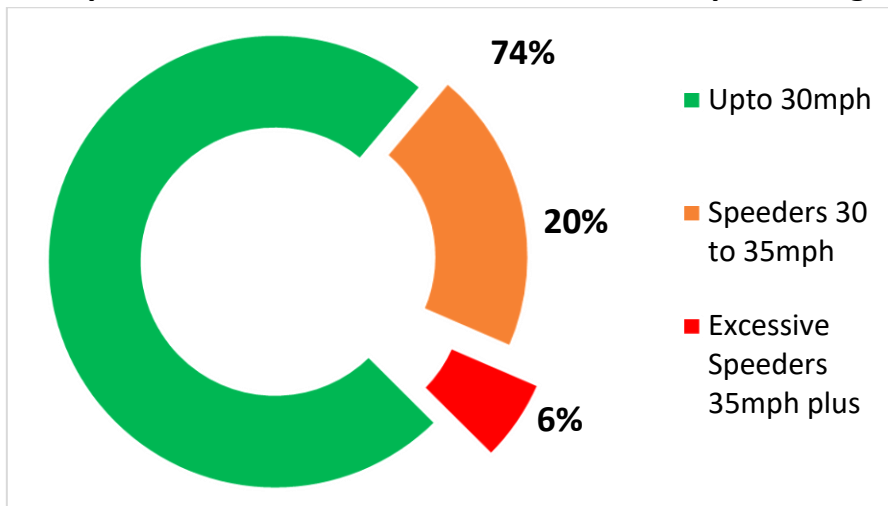

Bromsberrow MVAS Summary to March 2024

1. Vehicle Count vs Speed over the 12months to March 2024

2. Vehicle Count vs Speed over the 12months to March 2024 percentages.

3. Percentiles count vs Speed – Average speed 32.8mph