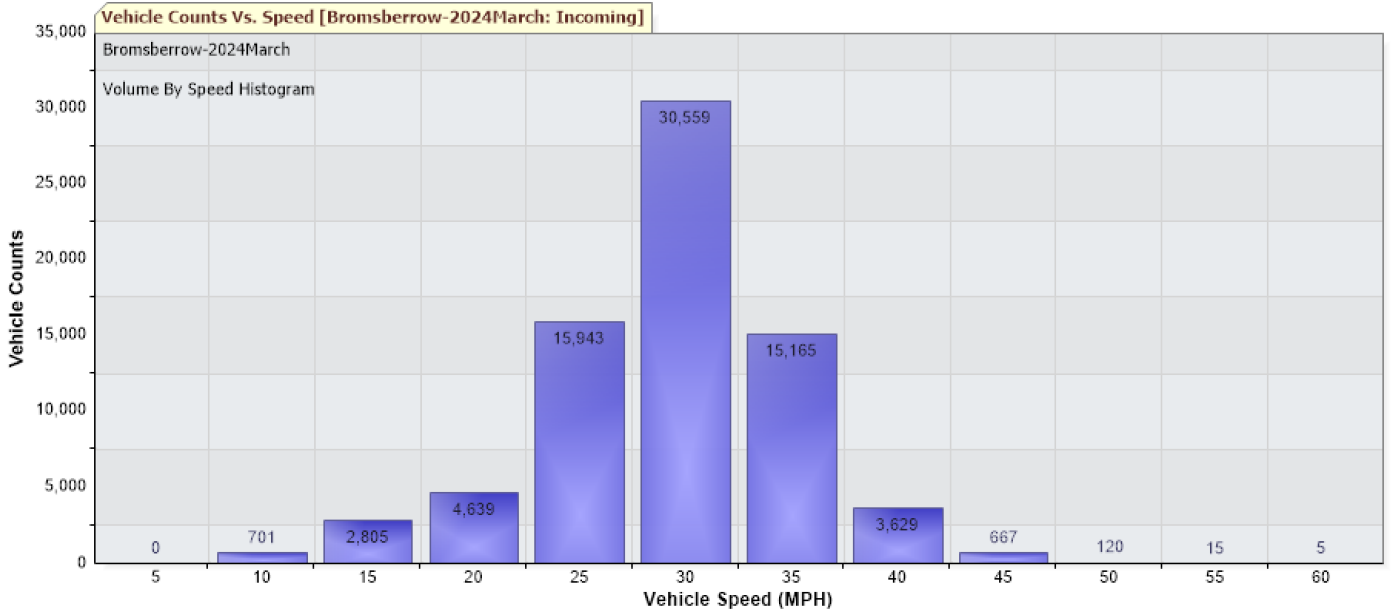

Bromsberrow MVAS Summary to March 2024

1. Vehicle Count vs Speed over the 12months to March 2024

2. Vehicle Count vs Speed over the 12months to March 2024 percentages.

3. Percentiles count vs Speed – Average speed 32.8mph